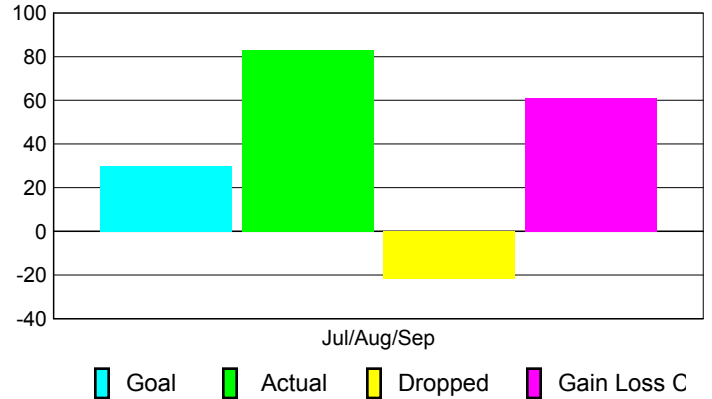

Membership Results 2010-2011

Goal, New, Dropped, Gain/Loss