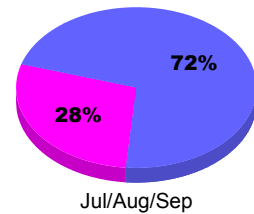

Membership Results
2010-2011

Membership
2009-2010

Month	Net Memb Goal	Actual New Memb	Actual Dropped Memb	Gain/Loss of Memb	Gain/Loss of Memb
Jul/Aug/Sep	30	83	-22	61	39
Totals	30	83	-22	61	39

Membership Results 2010-2011

Goal, New, Dropped, Gain/Loss

Comparison of Membership Gain/Loss

Current Year Compared to the Previous Year

Gender Comparison 2010-2011

Male Female